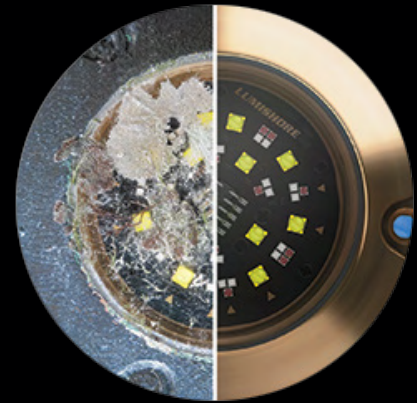

## Apply Lightspeed in 3 easy steps:

**1. CLEAN:** Tape off any areas you do not wish to coat. Clean the surface using the Lightclean wipe provided.

**2. APPLY:** Use the supplied brush to apply one thin layer of Lightspeed Clear Coat.

## Why use Lightspeed™?

Lightspeed is an easy-to-use foul-release coating. It provides great coverage while being extremely low maintenance.

Don't risk damaging your underwater lights caused by scraping away hard marine growth! Protect them and extend their life span with Lightspeed.

Lightspeed protects your aesthetic features, while not interfering with the light transmittance.

Trust Lightspeed to keep your lights shining bright while you enjoy your time on the water.

**Protect their functionality, extend their life span and save yourself time cleaning with Lightspeed, a long-lasting, easy-to-apply clear coat.**