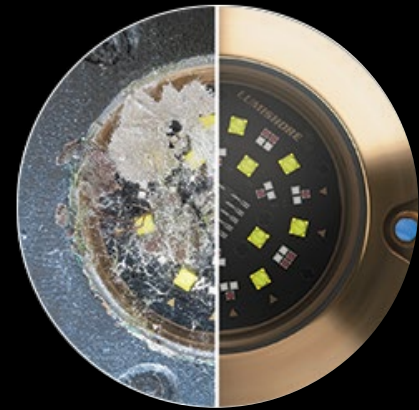

## What is Lightspeed™?

Lightspeed is a foul-release coating designed to protect your underwater lights from marine growth. With the PropSpeed promise of proven performance, you can trust Lightspeed to last for 1 – 2 years. Shine brighter, longer, with a lot less hassle. Slime wipes away easily and hard growth can't even take hold!

## Apply Lightspeed in 3 easy steps:

**1. CLEAN:** Tape off any areas you do not wish to coat. Clean the surface using the Lightclean wipe provided.

**2. APPLY:** Use the supplied brush to apply one thin layer of Lightspeed Clear Coat.

## Why use Lightspeed™?

Lightspeed is an easy-to-use foul-release coating. It provides great coverage while being extremely low maintenance.

Don't risk damaging your underwater lights caused by scraping away hard marine growth! Protect them and extend their life span with Lightspeed.

Lightspeed protects your aesthetic features, while not interfering with the light transmittance.

Trust Lightspeed to keep your lights shining bright while you enjoy your time on the water.

**Protect their functionality, extend their life span and save yourself time cleaning with Lightspeed, a long-lasting, easy-to-apply clear coat.**